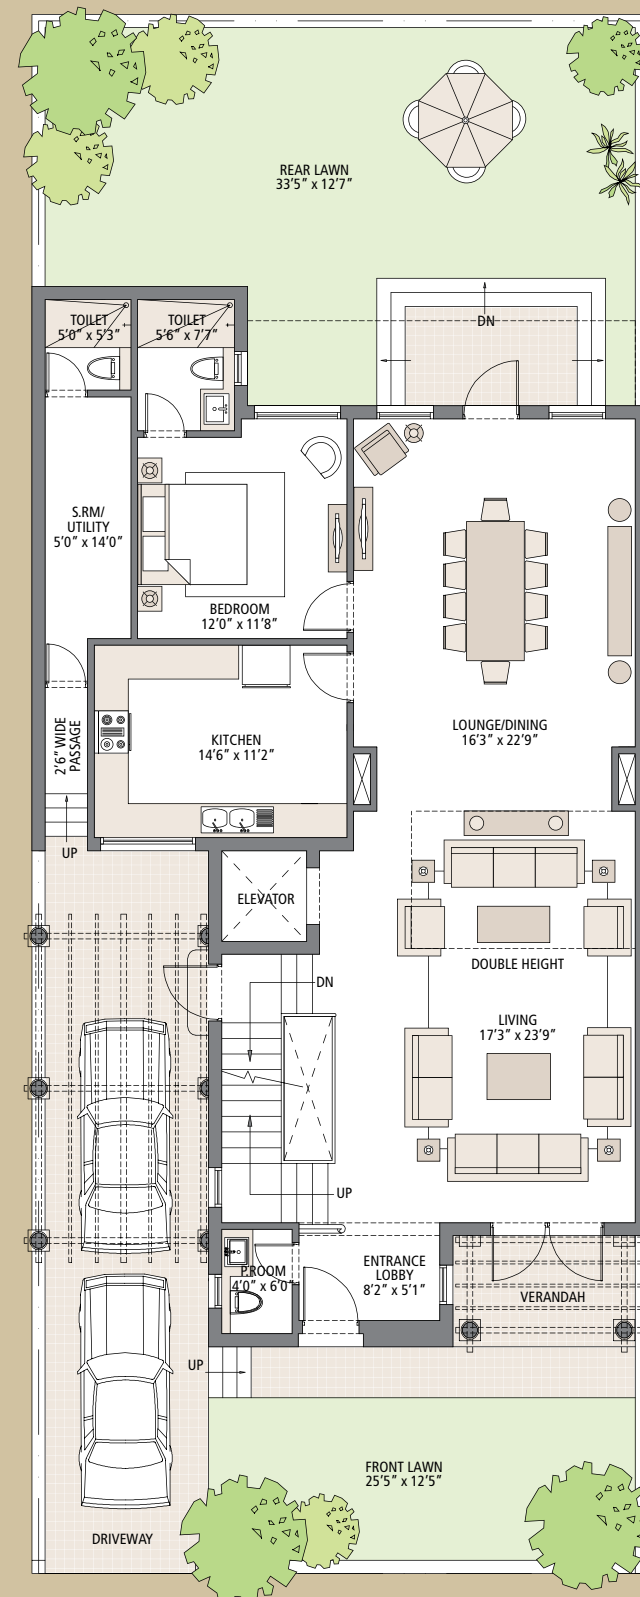

# Emaar Marbella Villa Gurgaon Floor Plan, Villa Monada 6520 Sq.Ft.

Villa Monada - 6,520 sq. ft.

5 Bedroom, 5 Bathroom, Living and Dining,  
Family Lounge & Pantry

Basement Floor Plan

Ground Floor Plan

First Floor Plan

Second Floor Plan