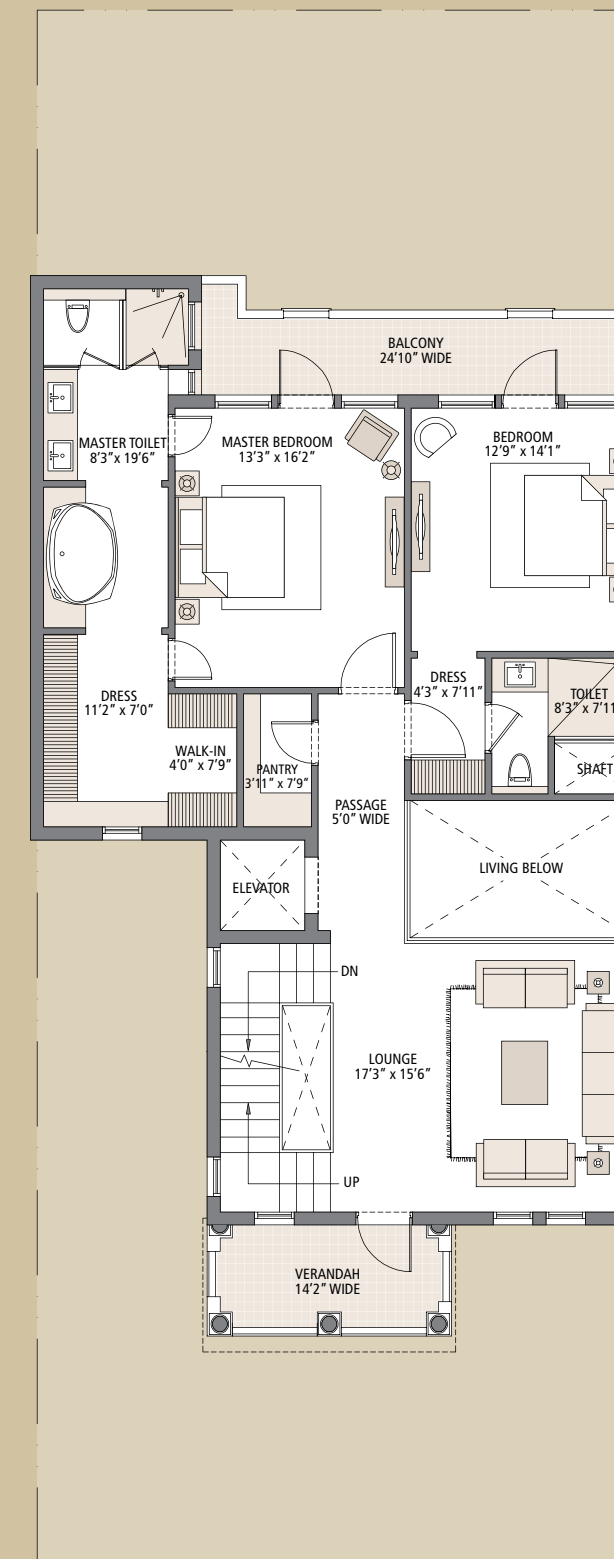

# Emaar Marbella Villa Gurgaon Floor Plan, Villa Monada 6520 Sq.Ft.

Villa Monada - 6,520 sq. ft.

5 Bedroom, 5 Bathroom, Living and Dining,  
Family Lounge & Pantry

Basement Floor Plan

Ground Floor Plan

First Floor Plan

Second Floor Plan