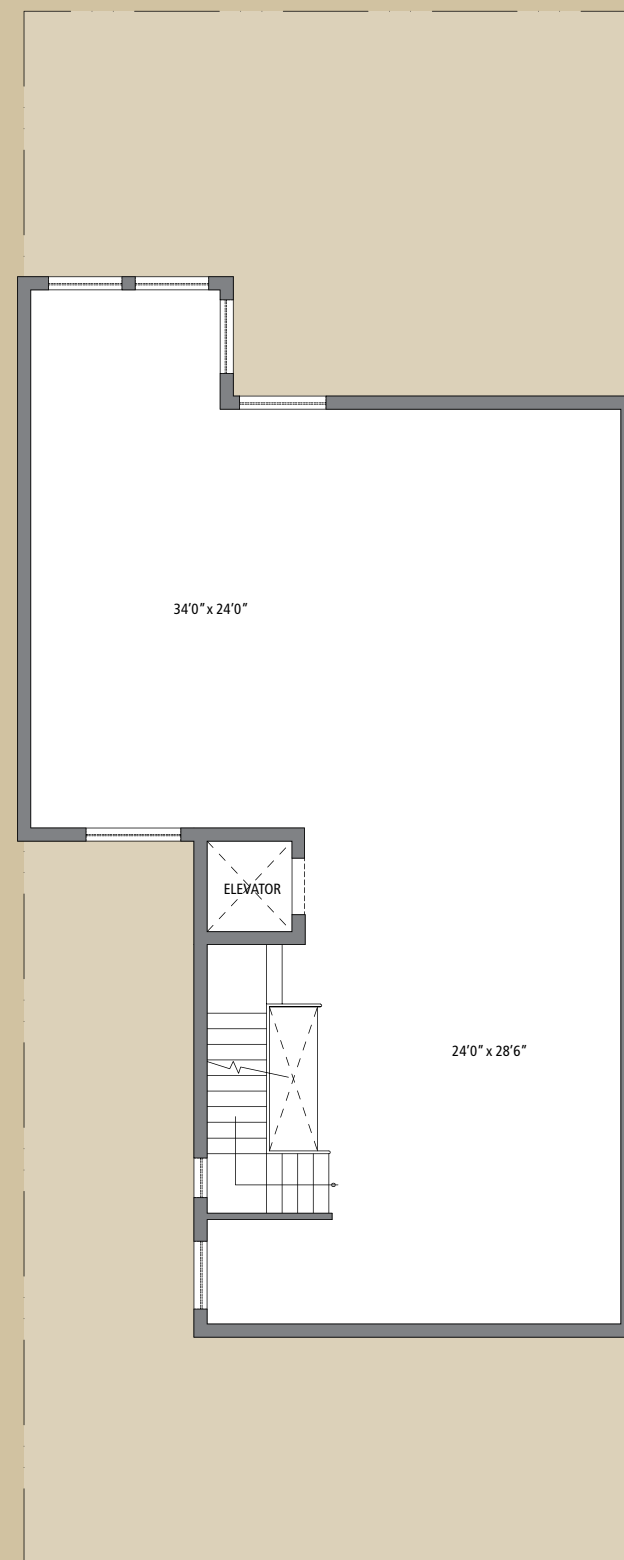

# Emaar Marbella Villa Gurgaon Floor Plan, Villa Monada 6520 Sq.Ft.

Villa Monada - 6,520 sq. ft.

5 Bedroom, 5 Bathroom, Living and Dining,  
Family Lounge & Pantry

Basement Floor Plan

Ground Floor Plan

First Floor Plan

Second Floor Plan