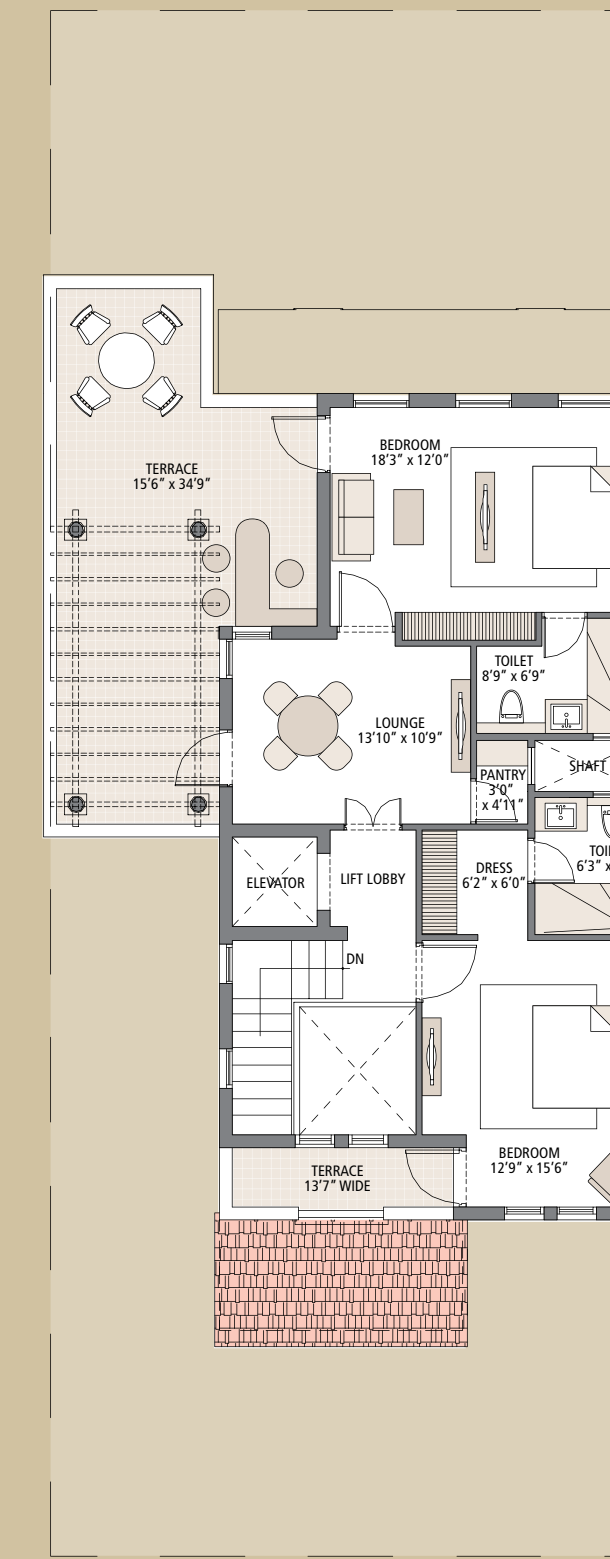

# Emaar Marbella Villa Gurgaon Floor Plan, Villa Monada 6520 Sq.Ft.

Villa Monada - 6,520 sq. ft.

5 Bedroom, 5 Bathroom, Living and Dining,  
Family Lounge & Pantry

Basement Floor Plan

Ground Floor Plan

First Floor Plan

Second Floor Plan